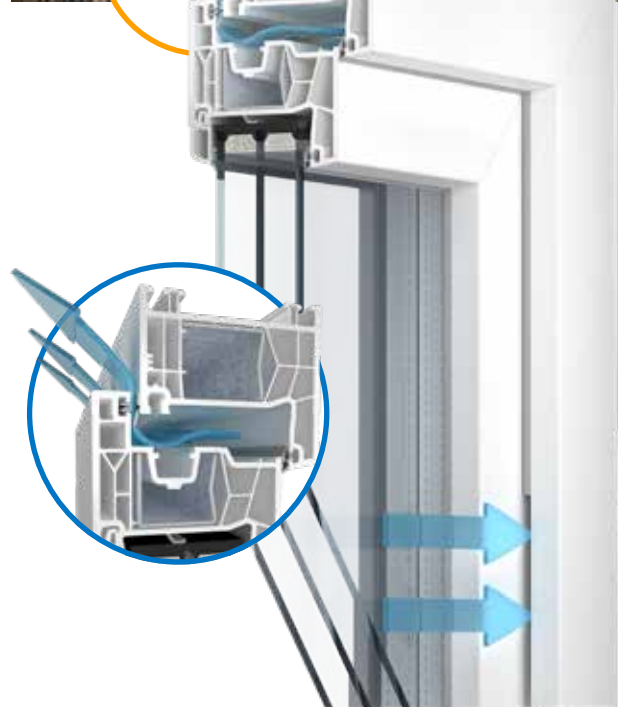

FEEL GOOD CLIMATE AS IF BY MAGIC

Kömmerling 76 double seal
ClimaTec Plus

Fresh air in your rooms – the be-all and end-all for a feel good climate and the protection of your property. When ventilating, however, it is important to strike the right balance. How nice when this happens automatically – through ClimaTec Plus, the self-regulating window rebate ventilator. It ensures a controlled supply of fresh air, totally without manual ventilation, draught-free and even when windows are closed. This keeps the wind and double out and the pleasantly soothing air in.

SUSTAINABLE

- › Minimises high air humidity
- › Reduces the risk of mould

ADAPTABLE

- › Installation in the upper area of the window sash
- › For new windows or for retrofitting to existing windows
- › Installation can be carried out independently of the fitting and is therefore always possible at the optimum position
- › Compact, due to precise flow control technology in the smallest assembly space

USER-FRIENDLY

- › Automatically regulated window rebate ventilator
- › Precise airflow regulation avoids draughts

HIGH-CAPACITY

- › Tested sound insulation up to 46 dB
- › Fully tested by the window technologies institute ift Rosenheim
- › Ventilation as per DIN 1946-6 and DIN 18017-3

AESTHETIC

- › The fan is invisible when the window is closed as well as when it is open
- › Colour matching the colour of the window seals in light grey or black

#KömmerlingForTomorrow